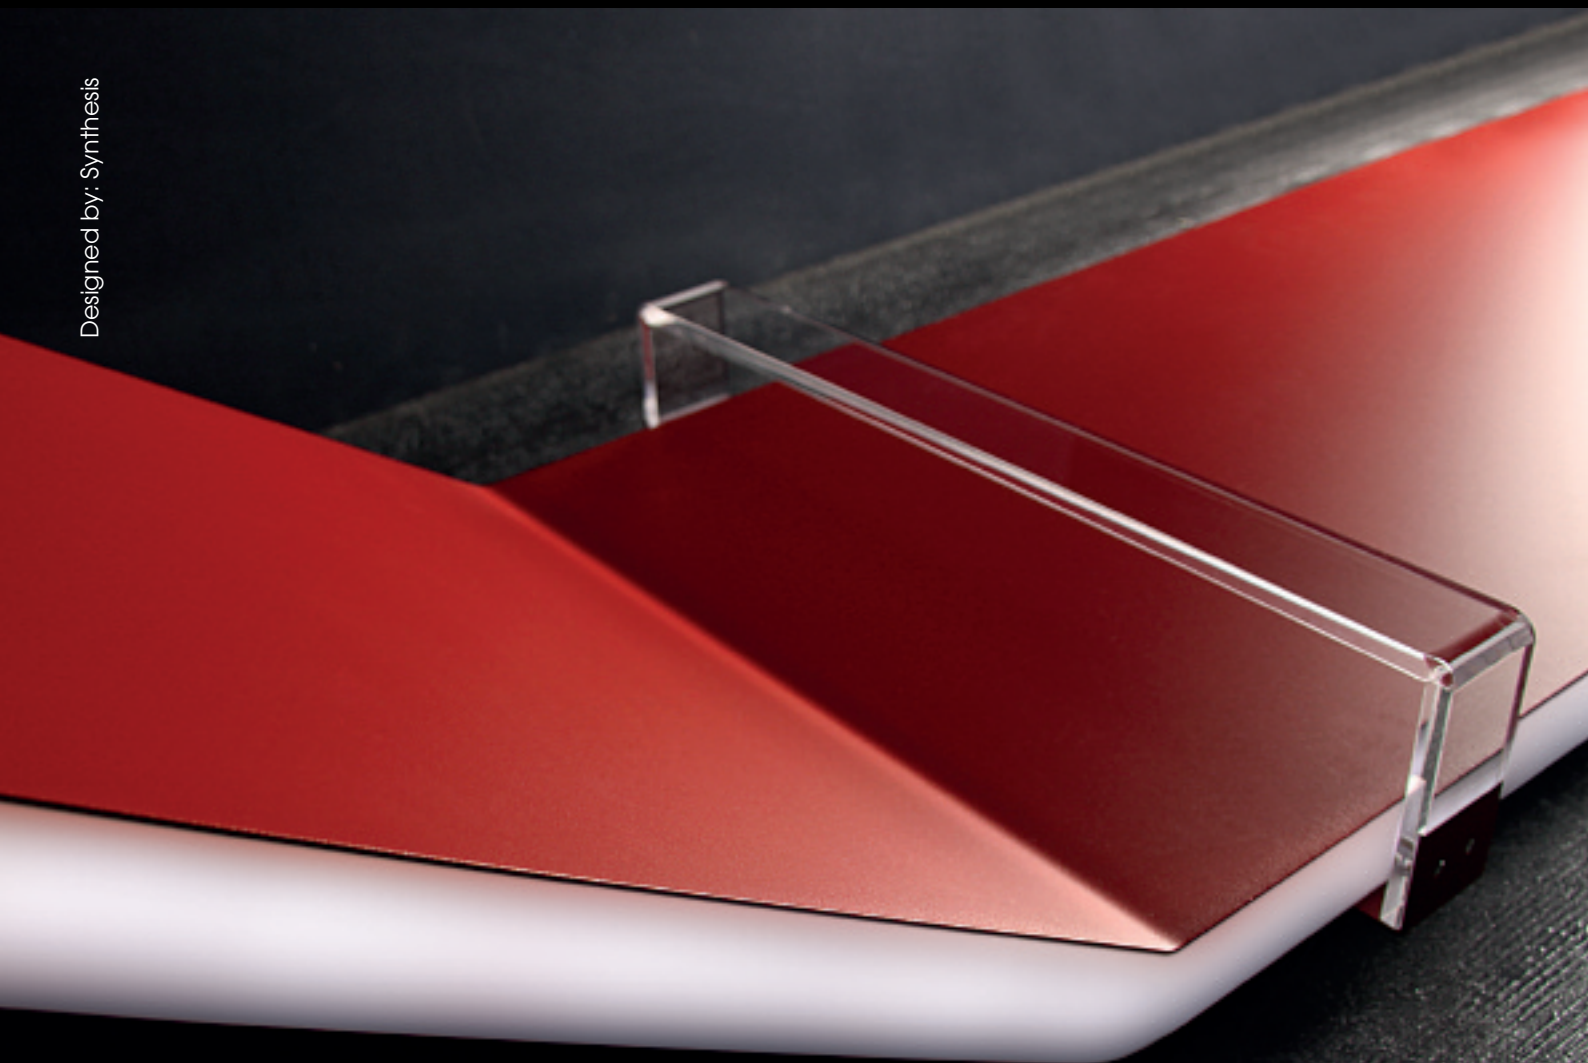

OFFICINA DELLE IDEE

Designed by: Synthesis

In photo: Detail of Tratto with led and towel-holder .

tratto

A radiating panel designed to stand out thanks to its sinuous and coherent shape. TRATTO: makes its mark enhancing the ambient.

TRATTO innovates radiator design with its curved profiles highlighted by a luminous line of lateral LEDs (supplied standard in the model with light), providing space for a new towel-holder function.

Ideal for bathrooms, it can also be put to practical use in other rooms.

TRATTO: an innovative and up-to-the-minute solution.