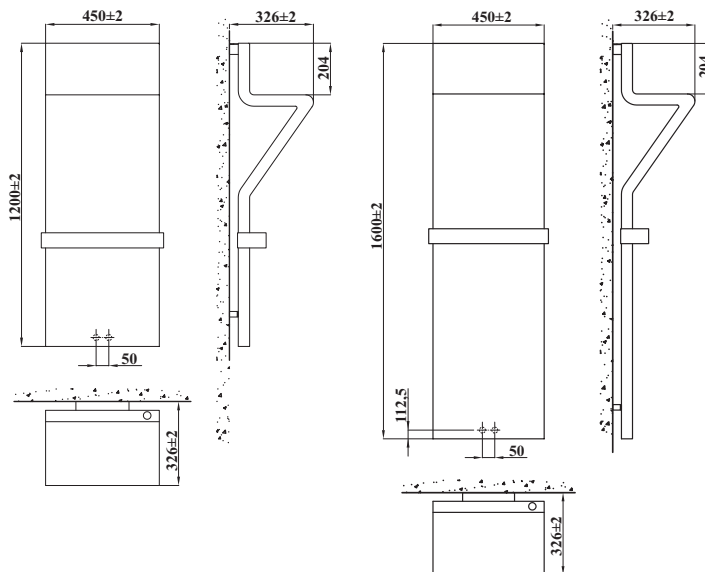

# TRATTO

In photo: Tratto radiator. Height mm 1600, width mm 450, painted in Purple Blue (cod. 1D).

Tratto M

Tratto L

#### Packing included:

- 1 **Water connection system installed on the product complete with fittings for connection to copper pipes (10, 12, 14, and 16 mm diameter) and multilayer pipes (14 x 2 thick and 16 x 2 thick);**
- 1 wall fixing system;
- 1 wall spacer;
- 1 accessory holder bar;
- 1 air vent.

#### TECHNICAL SPECIFICATIONS:

- Radiating panel.
- Radiating elements round tubes with an 12 mm diameter.
- Manifolds with a 30x40 mm square section.
- 1/2" Gas right threading.
- Maximum working pressure 4 bar.
- Maximum working temperature 95°C.