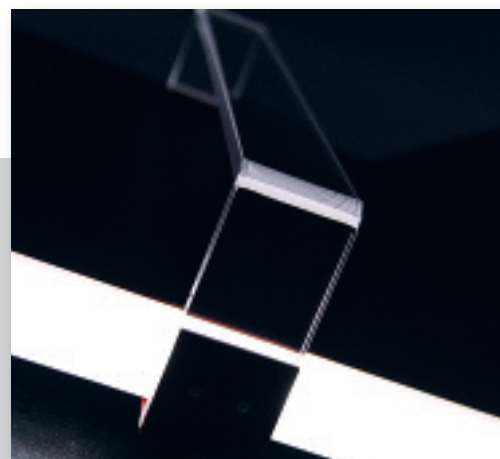

In photo: Detail of Tratto with led and towel-holder.